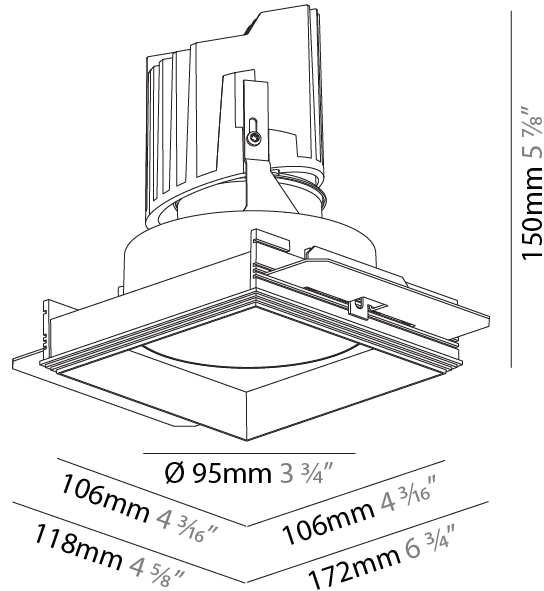

ELECTRICAL

Lamp Type: LED (Zhaga Standard)
Input Wattage (W): 16.5
Total Output Wattage (W): 14.7
Dimming: Dali Dimming
Driver Included: No
Driver Location: Recessed Housing
Driver Type: Constant Current - 120Vac
Driver Class: Class 2
Housing: See Components
Input Voltage (V): 120
Constant Current (MA): 350

LED

Number of LEDs: 1
Color Temperature (°K): Warm Dim
Max. Delivered Lumen (lm): 770
Nominal Lumen (lm): 1140
CRI: >90 CRI
Lamp Life (hrs): 50000
Upon Request: RGB-W Tunable White Special Color Temperature Special LED

OPTICAL

Reflector: 20 / 40 / 60
Upon Request: Special Beam Angles

RATINGS AND CERTIFICATIONS

Zaneen Group, Inc. 1600 988-3382, F 416-247-9319, www.zaneen.com

Certified By: Certified for North American Standards
In a constant effort to supply the best product, we reserve the right to change specifications or materials without notice. The most recent specification sheets are found at zaneen.com